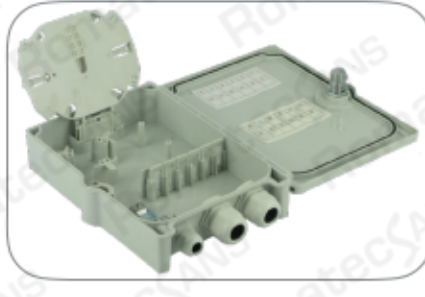

FIBER OPTIC TERMINAL BOX MODEL 2STB

Our terminal box Model 2STB was made for FTTH projects.
 Excellent sealing performance, reusable.
 Protection grade is IP65.
 Max capacity cores of 12 SC Simplex.

Dimensions (mm)	258.5*186*61
Material	ABS
Weight (kg)	0.8 ~ 1.0
Operating Temperature (°C)	-25°C ~ +45°C
Protection grade	IP65
Packing	1 box of 57*41.5*35.5cm : 20 units

ORDERING INFORMATION											
Type	Adapter	Polishing		Type	Colors		Ports	Fiber		Length (m)	
2STB	FC	A	APC	D	Duplex	1	Aqua	1	OS1	G.652B	1
	E2000	U	UPC	Q	Quad	2	Blue	2	OS2	G.652D	2
	LC			S	Simplex	3	Beige	3	655	G.655	3
	MU					4	Green	4	657	G.657	
	SC					5	12 colors	OM1	62.5/125	
	ST					6	Yellow	22	OM2	50/125	
							23	OM3	50/125		
							24	OM4	50/125		

ORDERING INFORMATION EXAMPLE											
2STB	LC	U		D		6		6	OS2		1

Configuration: Outdoor terminal box Model 2STB LC UPC DX 12 Yellow OS2 1mt pigtails