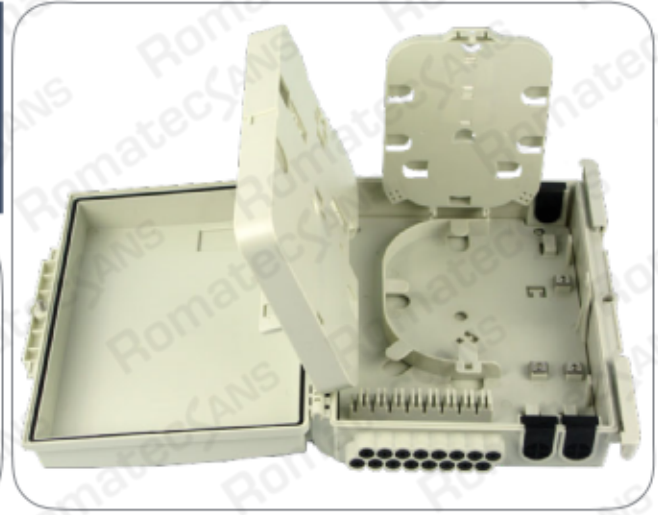

FIBER OPTIC TERMINAL BOX MODEL 3STB

Our terminal box Model 3STB was made for FTTH projects.
 Excellent sealing performance, reusable.
 Protection grade is IP65.
 Max capacity cores of 16 SC Simplex.

Dimensions (mm)	295*250*100
Material	Polymer Synthetic Plastic
Weight (kg)	2.0 ~ 2.4
Operating Temperature (°C)	-25°C ~ +45°C
Protection grade	IP65
Packing	1 box of 63*58*52cm : 12 units

ORDERING INFORMATION											
Type	Adapter	Polishing		Type	Colors		Ports	Fiber		Length (m)	
3STB	FC	A	APC	D	Duplex	1	Aqua	1	OS1	G.652B	1
	E2000	U	UPC	Q	Quad	2	Blue	2	OS2	G.652D	2
	LC			S	Simplex	3	Beige	3	655	G.655	3
	MU					4	Green	4	657	G.657	
	SC					5	12 colors	OM1	62.5/125	
	ST					6	Yellow	30	OM2	50/125	
								31	OM3	50/125	
								32	OM4	50/125	

ORDERING INFORMATION EXAMPLE											
3STB	SC	A		S		6		16		OS2	1

Configuration: Outdoor terminal box Model 3STB SC APC Simplex 16 Yellow OS2 1mt pigtails