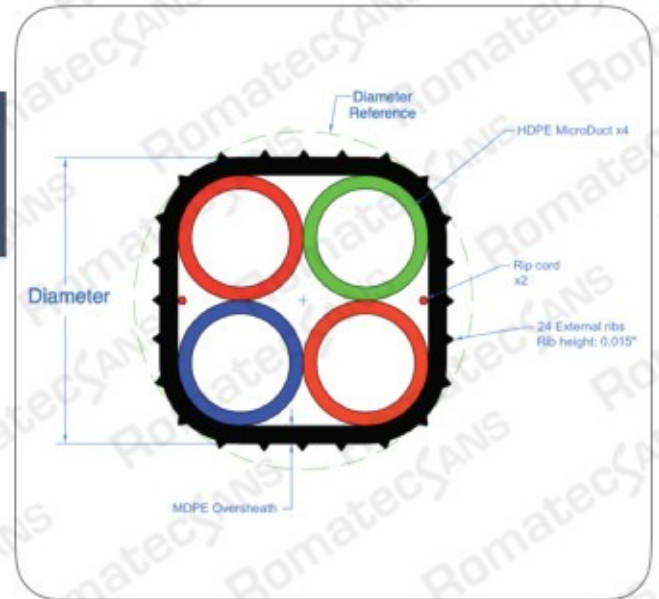

### Aerial Micro Duct Model FP

Romatecsans Micro duct model FP is designed for installation using the same tools and equipment that are used for traditional conduit or inner duct. No special tools or equipment are required.

Features	
Installation application	Aerial
Market application	Telecom, CATV, Enterprise & Energy
Colors	Blue, Orange, Green, Braun, Grey, White, Red, Yellow, Black, Purple
Material	HDPE

Ways	Nom. OD (mm)	Total Weight (#/ft.)	Bend Radius Static	Bend Radius Dynamic	Tensile Strength 75%	Tensile Strength 100%
			12.7mm/10mm			
4	34.29	0.246	20	34		