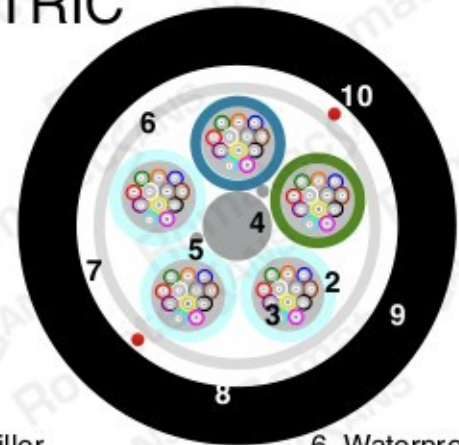

FIBER OPTIC LOOSE TUBE DIELECTRIC

Romatecsans loose tube indoor and outdoor cables are ideal for in and outdoor communications. Our cables are strong, robust and easy for installations in or out of houses or buildings.

- 1. Filler
- 2. Loose tube
- 3. Colored Coating
- 4. Central Member
- 5. Water-blocking Yarn
- 6. Waterproof Tape
- 7. Band
- 8. Outer Jacket
- 9. Ripcords

Items		Specifications
Fibers		72
Colored Coating Fiber	Dimensions	250um ± 15um
Loose tube	Dimensions	1.95mm ± 0.05mm
	Material	PBT
Strength Member	Material	FRP + PE
	Diameter	3mm ± 0.1mm
Outer Jacket	Dimensions	10.5mm ± 0.3mm
	Material	PE
	Color	Black