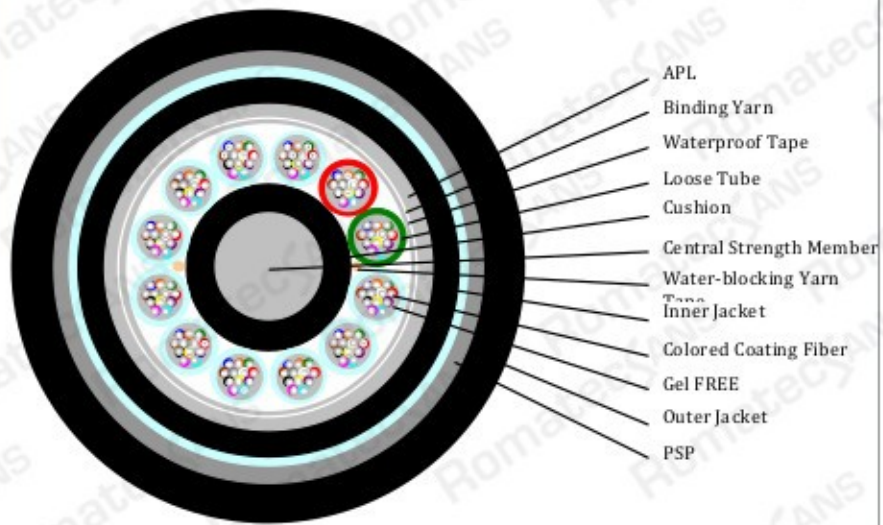

FIBER OPTIC LOOSE TUBE DOUBLE ARMORER

Romatecsans loose tube indoor and outdoor cables are ideal for in and outdoor communications. Our cables are strong, robust and easy for installations in or out of houses or buildings. Compliant with IEC60794.

Items		Specifications
Fibers		144
Colored Coating Fiber	Dimensions	250um ± 15um
Loose tube	Dimensions	1.95mm ± 0.05mm
	Material	PBT
Cushion	Dimensions	5.7mm ± 0.2mm
	Material	PE
	Color	Black
Central Strength Member	Material	Steel
	Diameter	2.5mm
Inner Jacket	Dimensions	12.7mm ± 0.5mm
	Material	PE
	Color	Black
Outer Jacket	Dimensions	18mm ± 0.5mm
	Material	PE
	Color	Black